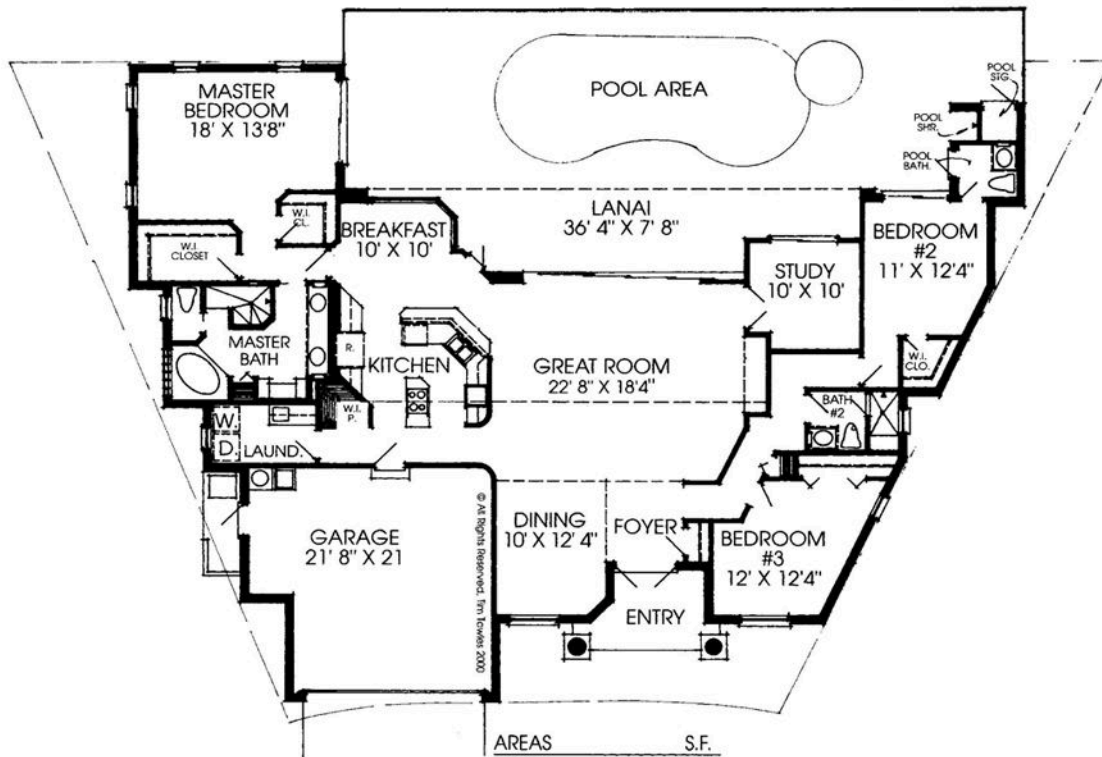

## THE BOCA GRANDE For Key Lot

© Copyright Towles Corporation

| AREAS        | S.F.  |
|--------------|-------|
| LIVING       | 2,281 |
| LANAI        | 266   |
| GARAGE       | 461   |
| ENTRY        | 77    |
| POOL BA./STG | 60    |
| TOTAL        | 3,145 |