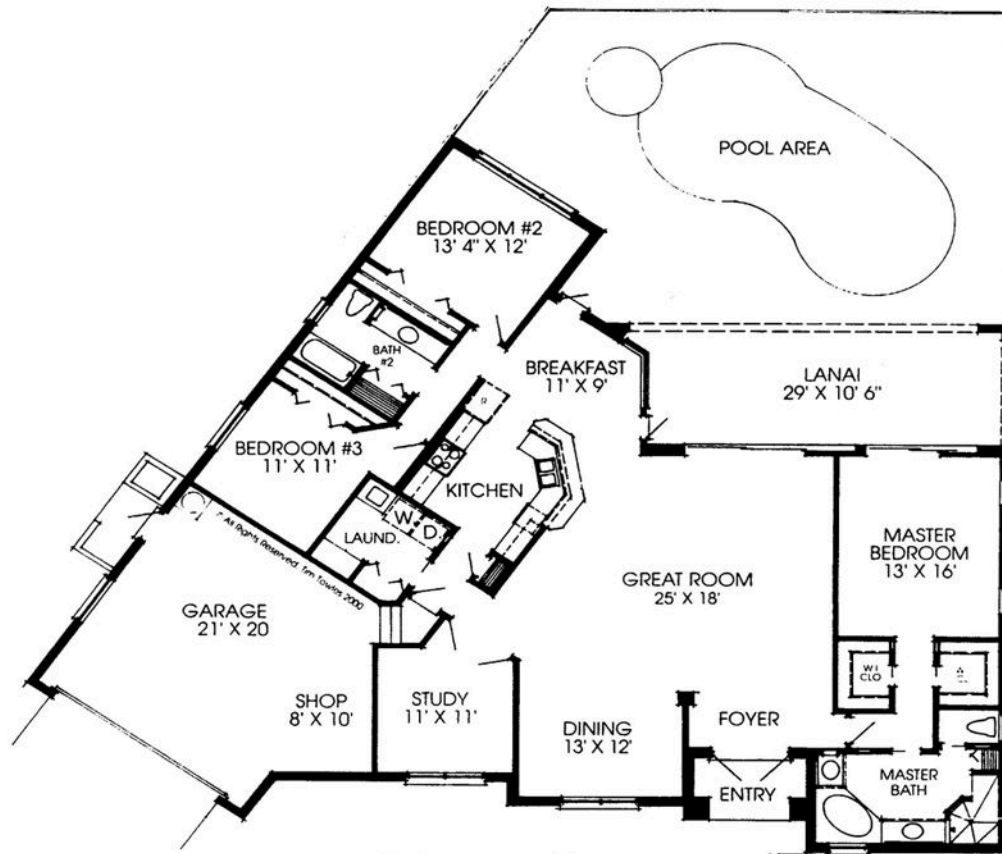

TOWLES CORP
— OF S.W. FLORIDA —

THE BOCA GRANDE For Reverse Lot

AREAS	S.F.
LIVING	2,228
LANAI	315
GARAGE	514
ENTRY	49
TOTAL	3,106

© Copyright Towles Corporation